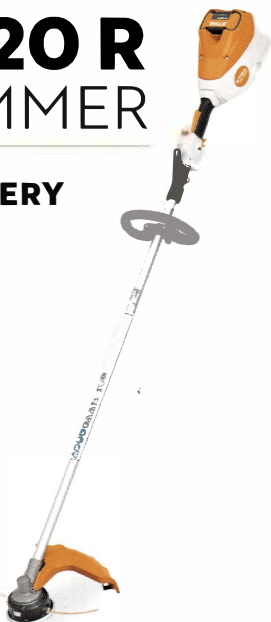

142

STIHL RZ 142 MOWER

This powerful zero-turn mower features a 23 hp V-Twin engine and a 42" mowing deck.

152

STIHL RZ 152 MOWER

This consumer model features four-wheel suspension, 52" commercial-grade deck, and a powerful 25 hp V-Twin engine.

RZA

RZA 700 SERIES
LIMITED WARRANTY
5 YEARS
OR
2,000 HOURS*

STIHL RZA BATTERY MOWERS¹

The STIHL RZA 700 Series battery zero-turn mowers for all-day commercial use feature a built-in lithium-ion phosphate battery with 24 kWh of power that maintains a quality cut.

* Whichever comes first

INTRODUCING A NEW KIND OF CUTTING POWER

ZERO IN ON STIHL

- 1 ADVANCED SUSPENSION**
The advanced four-wheel suspension system allows for a smooth ride and consistent cut.
- 2 2-BELT PULLEY SYSTEM**
Less stress on each belt maximizes lifespan and minimizes maintenance.
- 3 STURDY MOWING DECK**
Take on the job with a mower built for the long haul with its professional-grade fabricated mowing deck.
- 4 PREMIUM SUSPENSION SEAT**
Discover optimal comfort on the STIHL RZ 700 Series with adjustable arm rests, back rest, and lumbar support.
- 5 MULTIPLE ENGINE OPTIONS**
Get the power you need with a range of engines from Briggs & Stratton and Kawasaki.

LOW INTEREST FINANCING AVAILABLE

LIMITED TIME OFFERS

RECEIVE A
FREE[®] FSA 120 R
BATTERY TRIMMER

PLUS AN **AP 300S BATTERY**
AND A **AL 301 CHARGER.**

WITH THE PURCHASE
OF AN **RZ 142, RZ 152**
OR **RZ 261 MOWER.**